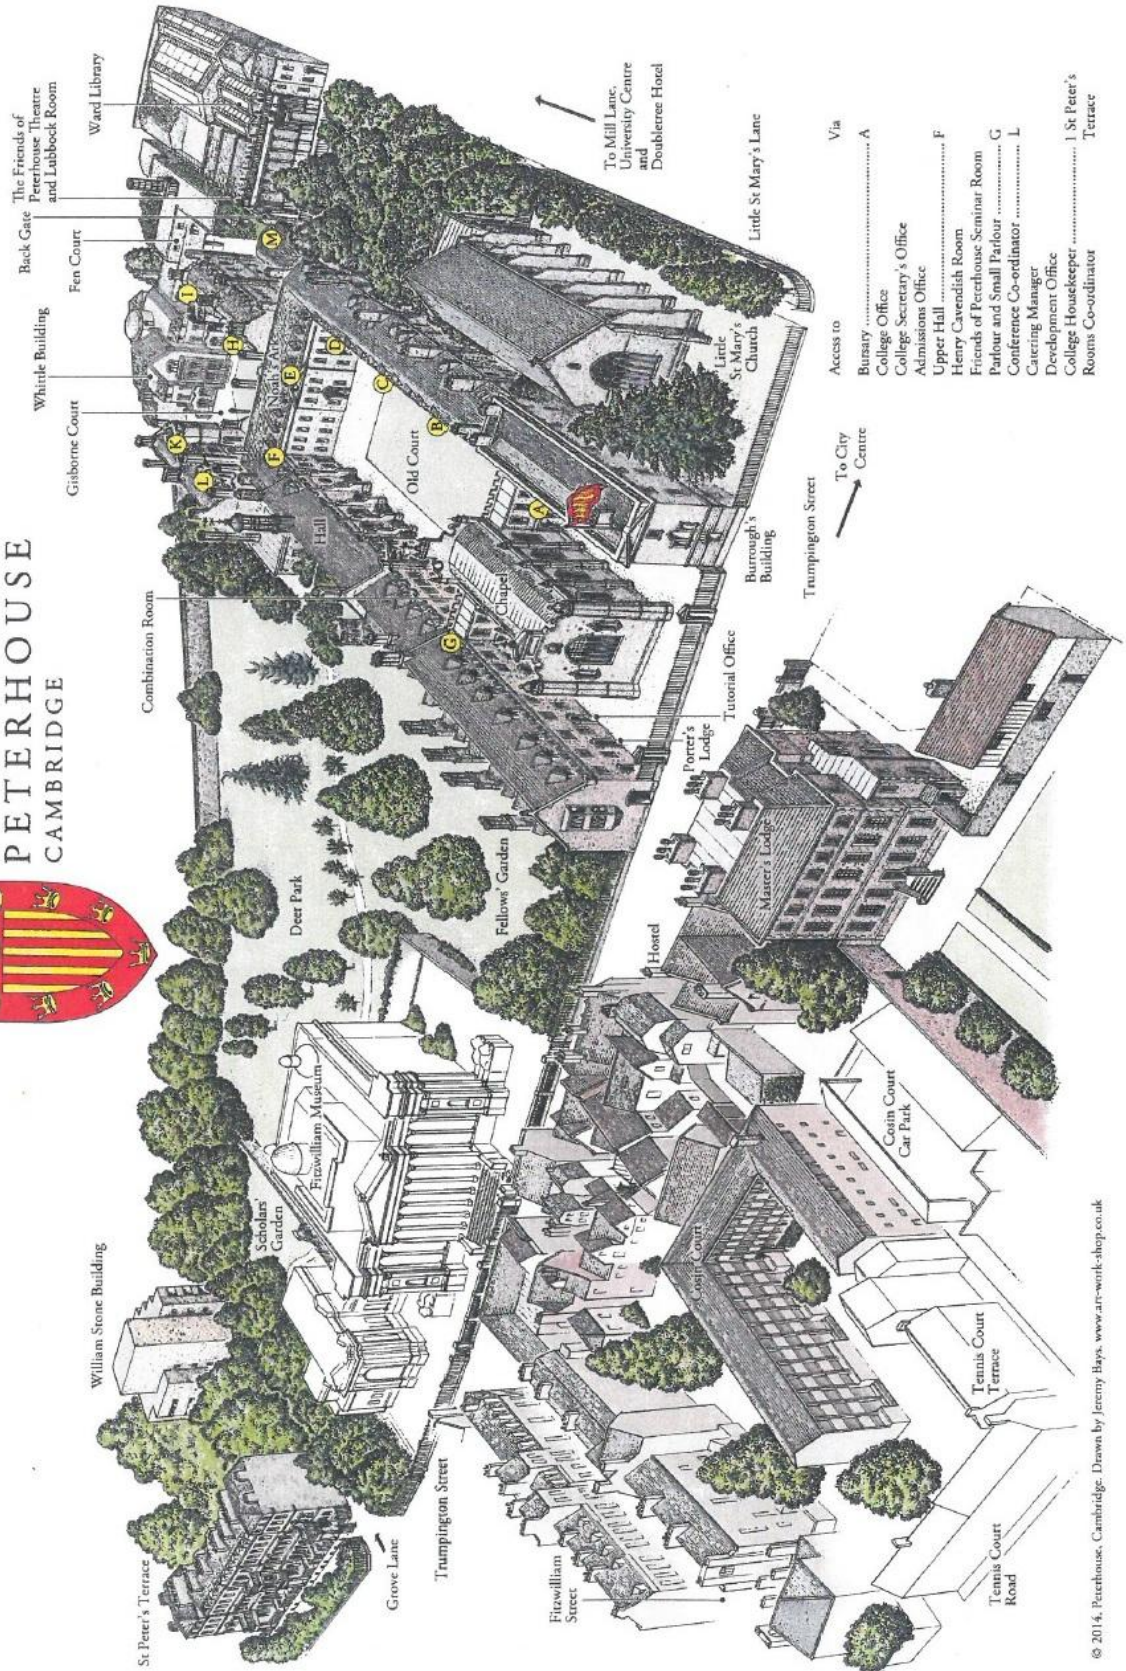

PETERHOUSE CAMBRIDGE

- Access to
- Bursary A
 - College Office
 - College Secretary's Office
 - Admissions Office
 - Upper Hall F
 - Henry Cavendish Room
 - Friends of Peterhouse Seminar Room
 - Parlour and Small Parlour G
 - Conference Co-ordinator L
 - Catering Manager
 - Development Office
 - College Housekeeper 1 St Peter's
 - Rooms Co-ordinator Terrace

Trumpington Street
To City Centre

To Mill Lane,
University Centre
and
Doublereer Hotel

Peterhouse Cambridge

Useful Information

Park and Ride 01223 845561

www.parkandride.net

Car Park Information 01223 458500

Non-local buses, including the X5 from Oxford, stop on Parkside. Take the short walk to Peterhouse or get a taxi. From the Rail Station take the short walk to the College or take a taxi. Walking should take approximately 20 minutes. A detailed route from the Rail Station to Peterhouse can easily be found on Google maps.