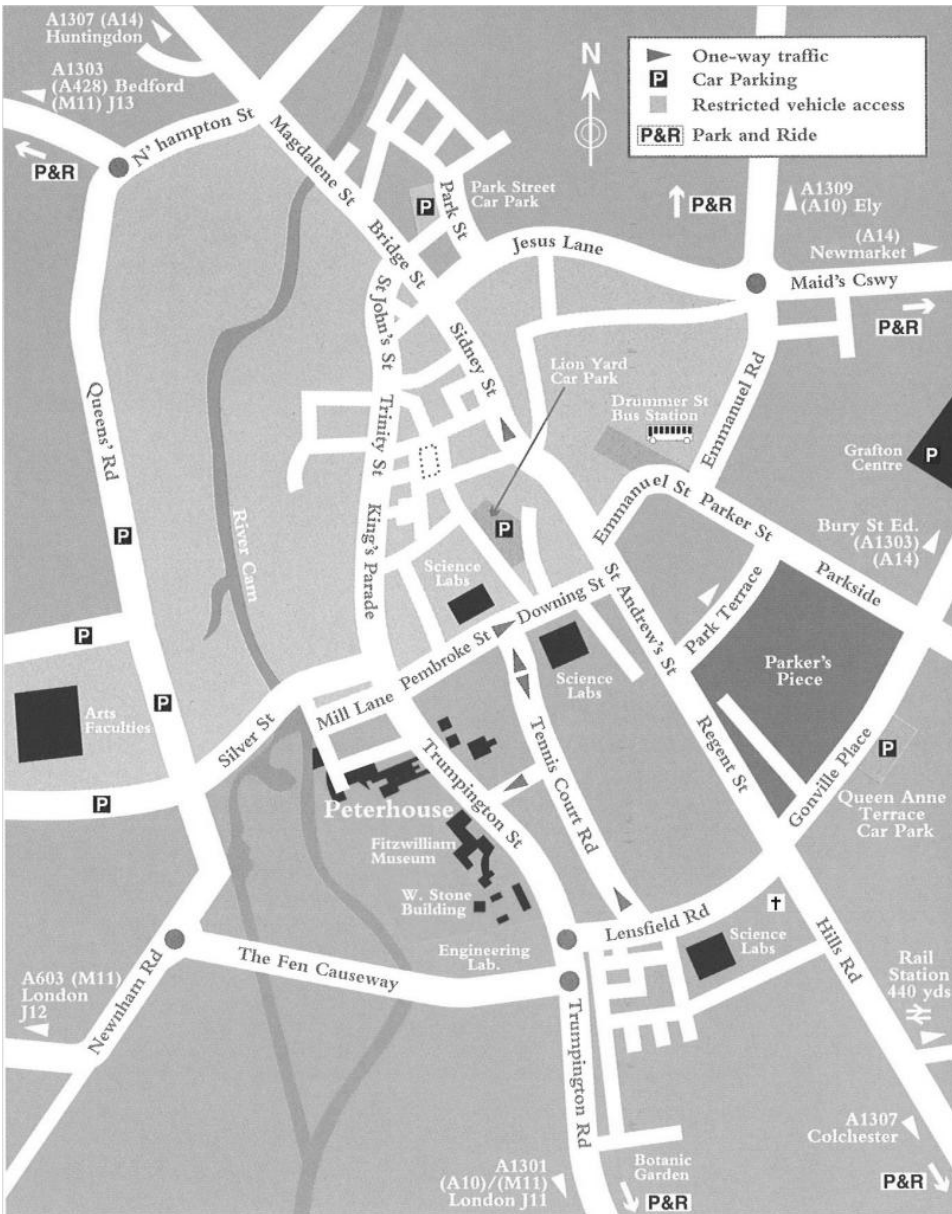

Trumpington Street
To City Centre

To Mill Lane,
University Centre
and
Doublereer Hotel

Peterhouse Cambridge

Useful Information

Park and Ride 01223 845561

www.parkandride.net

Car Park Information 01223 458500

Non-local buses, including the X5 from Oxford, stop on Parkside. Take the short walk to Peterhouse or get a taxi. From the Rail Station take the short walk to the College or take a taxi. Walking should take approximately 20 minutes. A detailed route from the Rail Station to Peterhouse can easily be found on Google maps.